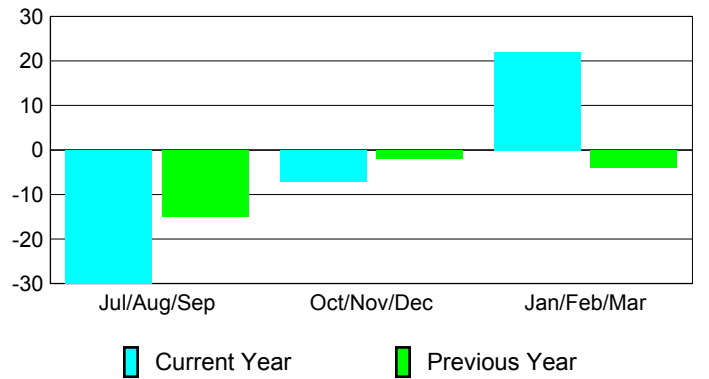

Membership Results 2008-2009

Membership 2007-2008

Month	Net Memb	Actual New	Actual Dropped	Gain/Loss of	Gain/Loss of
	Goal	Mem	Mem	Mem	Mem
Jul/Aug/Sep	40	18	-48	-30	-15
Oct/Nov/Dec	5	14	-21	-7	-2
Jan/Feb/Mar	5	32	-10	22	-4
Totals	50	64	-79	-15	-21

Membership Results 2008-2009

Goal, New, Dropped, Gain/Loss

Comparison of Membership Gain/Loss

Current Year Compared to the Previous Year

Gender Comparison 2008-2009