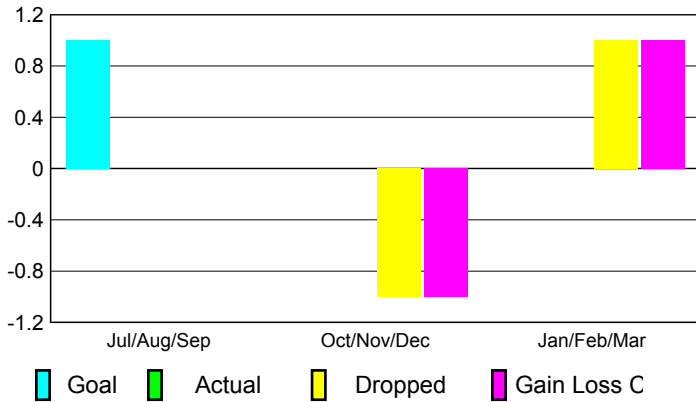

2008-2009 GMT Quarterly Report for District (or Undistricted) **District 104 G**

GMT: **JON BJARNI THORSTEINSSO**

Location: **NORWAY**

GMT CA: **4**

CLUBS

Club Results 2008-2009

Clubs 2007-2008

Month	New Club	Actual New	Actual Dropped	Gain/Loss of	Gain/Loss of
	Goal	Clubs	Clubs	Clubs	Clubs
Jul/Aug/Sep	1	0	0	0	0
Oct/Nov/Dec	0	0	-1	-1	0
Jan/Feb/Mar	0	0	1	1	0
Totals	1	0	0	0	0

Club Results 2008-2009

Goal, New, Dropped, Gain/Loss

Comparison of Club Gain/Loss

Current Year Compared to the Previous Year

YTD Status Quo Clubs 2008-2009

Status Quo Clubs Compared to Status Quo Members

MEMBERSHIP