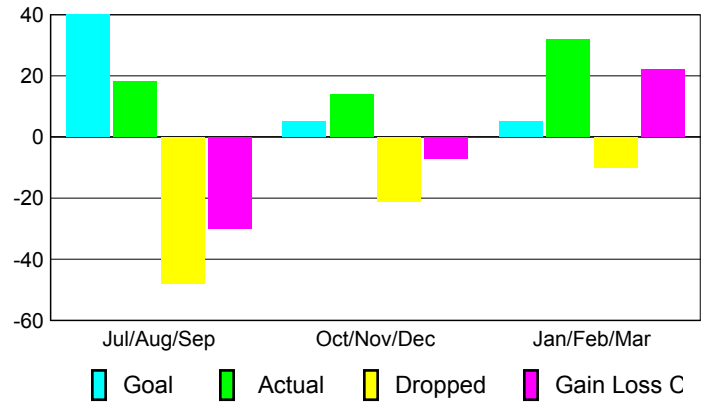

Membership Results 2008-2009

Goal, New, Dropped, Gain/Loss